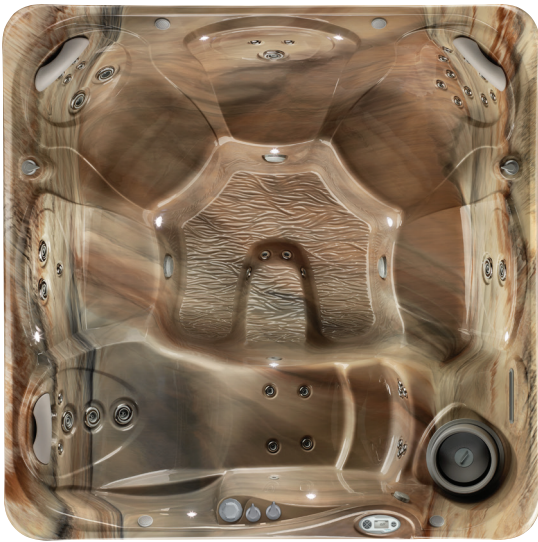

TEMPO®

Tempo shown with Tuscan Sun shell

Tempo shown with Tuscan Sun shell,
Espresso cabinet and Everwood® step

Seating Capacity	6 adults
Dimensions	7'5" x 7'5" x 39"/2.26m x 2.26m x .99m
Water Capacity	415 gallons/1,575 liters
Weight	910 lbs./415 kg dry; 5,420 lbs./2,470 kg filled*
Spa Shell Options	Pearl, Sterling Marble, Tuscan Sun or Desert
Cabinet Options	Coastal Gray, Espresso, Teak
Jets - 45 (all with stainless steel trim)	6 Directional Hydromassage jets 4 Rotary Hydromassage jets 35 Directional Precision® jets
Waterfall	Included
Jet Pump 1	Wavemaster® 9200; Two-speed, 2.5 HP Continuous Duty, 5.2 HP Breakdown Torque
Jet Pump 2	Wavemaster® 9000; One-speed, 2.5 HP Continuous Duty, 5.2 HP Breakdown Torque
Water Care System	FROG® In-Line Cartridge Ready
Ozone System (Optional)	FreshWater® III Corona Discharge
Control System	IQ 2020® 230v/50 amp, 60 Hz Includes G.F.C.I. protected sub-panel
Lighting	10 multi-color LED points of light, dimmable
Heater	No-Fault® 4000w/230v
Energy Efficiency	FiberCor® Insulation; Certified to the APSP 14 National Standard and the California Energy Commission (CEC) in accordance with California law
Effective Filtration Area	65 sq. ft., top loading
Vinyl Cover	3.5" to 2.5" tapered, 2 lb. density foam core Ash, Caramel or Chestnut
Cover Lifter (Optional)	CoverCradle®, CoverCradle II, Lift 'n Glide® or UpRite®
Steps (Optional)	Everwood® or Polymer Coastal Gray, Espresso or Teak
Entertainment (Optional)	Wireless Sound System

* Includes water and 6 adults weighing 175 lbs. each.
Export models available in 240v, 50Hz, 2000w heater.

From the makers of