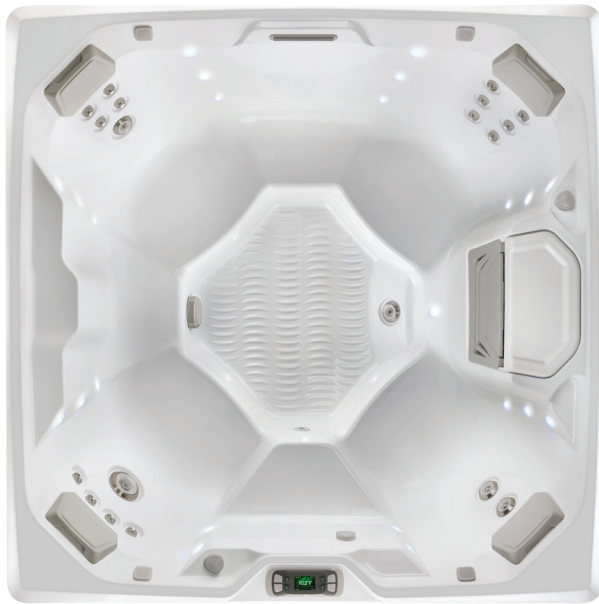

LIMELIGHT® COLLECTION

Beam™

Beam shown with Alpine White shell

Beam shown with Alpine White shell & Sable cabinet

Seating Capacity	4 adults
Dimensions	6' 8" x 6' 8" x 33"/2.03m x 2.03m x 0.84m
Water Capacity	310 gallons/1,175 liters
Weight	700 lbs./320 kg dry; 3,820 lbs./1,740 kg filled*
Spa Shell Options	Alpine White, Ice Gray, Platinum, Tuscan Sun or Desert
Cabinet Options	Coastal Gray, Espresso or Sable
Jets - 19 (w/ Brushed Stainless Steel Trim)	1 XL Directional jet 2 Standard Single Rotary jets 2 Standard Directional jets 14 Directional Precision jets
Water Feature	Vidro® backlit ribbon waterfall
Water Care System (Optional)	ACE® Salt Water System or EverFresh® System
Jet Pump	Wavemaster® 9000 One-Speed 2.5 HP, continuous duty 5.2 HP, breakdown torque or Wavemaster 7000 One-Speed 1.65 HP, continuous duty 3.5 HP, breakdown torque
Circulation Pump	SilentFlo 5000® for quiet, continuous filtration
Effective Filtration Area	100 sq. ft., top-loading filters
Ozone System	FreshWater® III Corona Discharge
Control System	IQ 2020® with LCD control panel 230v/50amp, 60Hz Includes G.F.C.I. protected sub-panel or 115v/20amp, 60Hz includes G.F.C.I. protected power cord
Lighting System	Raio® multi-color interior points of light (30) Exterior multi-color lighting with timer
Heater	No-Fault®, 4,000w/230v or 1,500w/115v
Energy Efficiency	FiberCor® insulation; Certified to the APSP 14 National Standard and the California Energy Commission (CEC) in accordance with California law
Vinyl Cover	3.5" to 2.5" tapered, 2 lb. density foam core, with hinge seal in Caramel, Chestnut, Slate, or Evergreen
Cover Lifter (Optional)	CoverCradle®, CoverCradle II, Lift n Glide® or UpRite®
Steps (Optional)	Everwood® or Polymer
Entertainment System (Optional)	Wireless Entertainment

* Includes water and 4 adults weighing 175 lbs. each
Export models available in 240v, 50Hz, 1500w heater